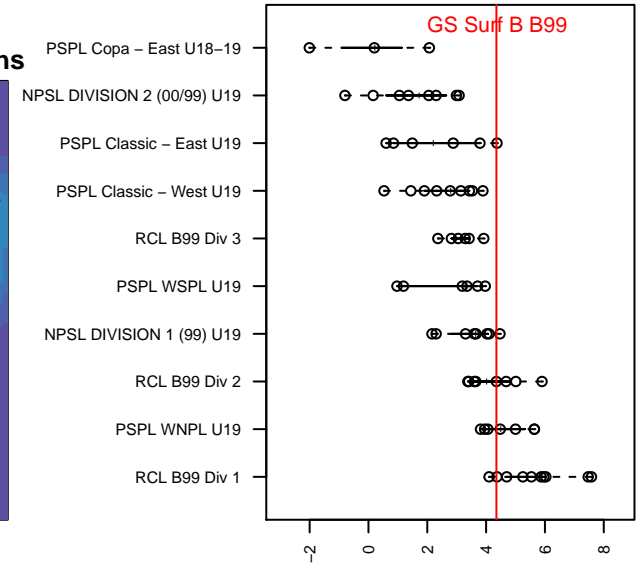

# GS Surf B B99

GS Surf  
 Bothel, WA  
 B99 total strength=1725  
 attack=28.72 defense=21.14  
 fall league = RCL B99 Div 2

alt names used:  
 GS SURF B99 B (WA)  
 GS Surf B99 B  
 GS SURF B99 B  
 GS Surf B99 B

Venues played:  
 2017 Snohomish United Invt Gold  
 2017 Nike Crossfire Challenge Silver Group U1  
 2017 RCL B99 Div 2  
 2017 WYS Presidents Cup B99 Division 1

**GS Surf B B99**  
 Dots are actual minus expected GF (blue circles) and GA (red triangles).  
 Blue line is smoothed change in attack strength. Red is smoothed change in defense strength.

**attack and defense variance (black dot)  
relative to other teams  
and top 10 in region**

**attack and defense rating  
relative to others at age  
and all opponents in last 13 months**

**Performance relative to 13 month average**