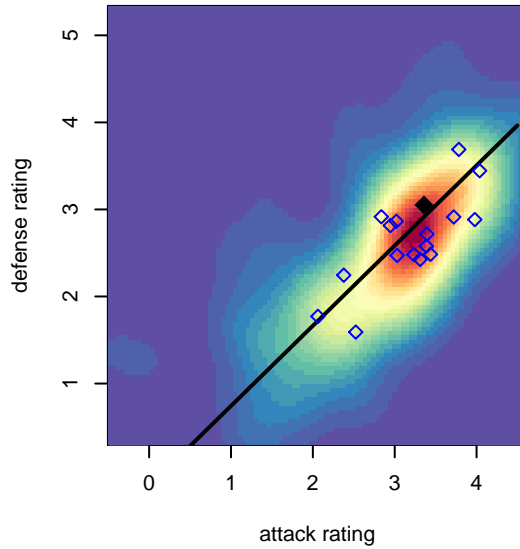

# GS Surf B B99

GS Surf  
 Bothel, WA  
 B99 total strength=1725  
 attack=28.72 defense=21.14  
 fall league = RCL B99 Div 2

alt names used:  
 GS SURF B99 B (WA)  
 GS Surf B99 B  
 GS SURF B99 B  
 GS Surf B99 B

Venues played:  
 2017 Snohomish United Invt Gold  
 2017 Nike Crossfire Challenge Silver Group U1  
 2017 RCL B99 Div 2  
 2017 WYS Presidents Cup B99 Division 1

**GS Surf B B99**  
 Dots are actual minus expected GF (blue circles) and GA (red triangles).  
 Blue line is smoothed change in attack strength. Red is smoothed change in defense strength.

**attack and defense variance (black dot)  
relative to other teams  
and top 10 in region**

**attack and defense rating  
relative to others at age  
and all opponents in last 13 months**

**Performance relative to 13 month average**