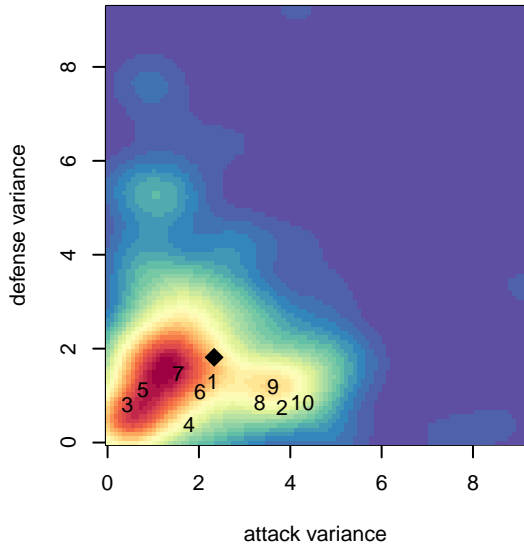

# GS Surf B B99

GS Surf  
 Bothel, WA  
 B99 total strength=1725  
 attack=28.72 defense=21.14  
 fall league = RCL B99 Div 2

alt names used:  
 GS SURF B99 B (WA)  
 GS Surf B99 B  
 GS SURF B99 B  
 GS Surf B99 B

Venues played:  
 2017 Snohomish United Invt Gold  
 2017 Nike Crossfire Challenge Silver Group U1  
 2017 RCL B99 Div 2  
 2017 WYS Presidents Cup B99 Division 1

**GS Surf B B99**  
 Dots are actual minus expected GF (blue circles) and GA (red triangles).  
 Blue line is smoothed change in attack strength. Red is smoothed change in defense strength.

**attack and defense variance (black dot)  
relative to other teams  
and top 10 in region**

**attack and defense rating  
relative to others at age  
and all opponents in last 13 months**

**Performance relative to 13 month average**