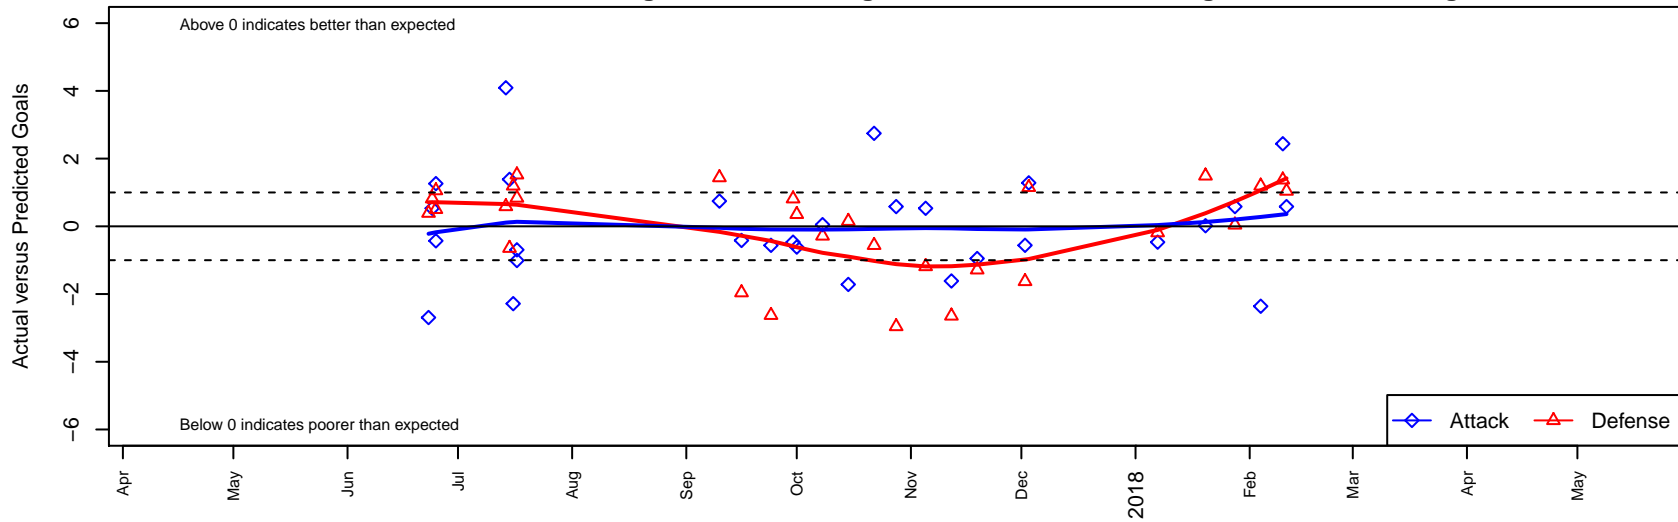

# GS Surf B B99

GS Surf  
 Bothel, WA  
 B99 total strength=1725  
 attack=28.72 defense=21.14  
 fall league = RCL B99 Div 2

alt names used:  
 GS SURF B99 B (WA)  
 GS Surf B99 B  
 GS SURF B99 B  
 GS Surf B99 B

Venues played:  
 2017 Snohomish United Invt Gold  
 2017 Nike Crossfire Challenge Silver Group U1  
 2017 RCL B99 Div 2  
 2017 WYS Presidents Cup B99 Division 1

**GS Surf B B99**  
 Dots are actual minus expected GF (blue circles) and GA (red triangles).  
 Blue line is smoothed change in attack strength. Red is smoothed change in defense strength.

**attack and defense variance (black dot)  
relative to other teams  
and top 10 in region**

**attack and defense rating  
relative to others at age  
and all opponents in last 13 months**

**Performance relative to 13 month average**